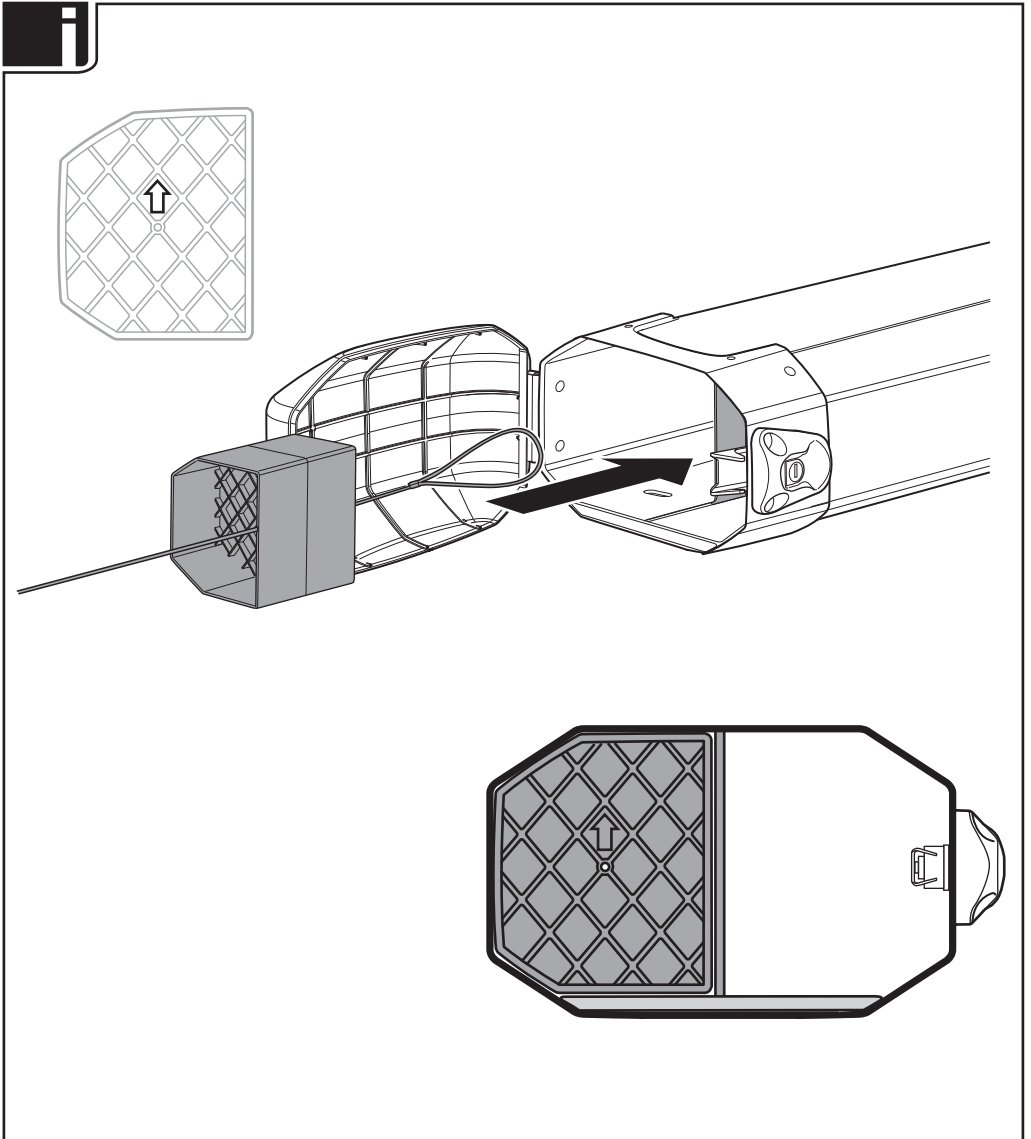

Conduit Box Accessory 3181

318100

THULE[®]
SWEDEN
PROFESSIONAL

i

i

0,3 kg

346000

Thule Sweden AB, Box 69, 330 33 Hillerstorp, SWEDEN