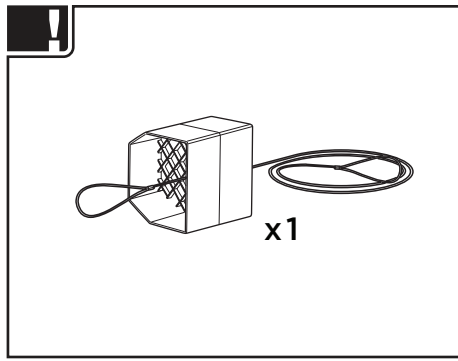

Conduit Box Accessory 3181

318100

THULE[®]
SWEDEN
PROFESSIONAL

i

i

0,3 kg

346000

Thule Sweden AB, Box 69, 330 33 Hillerstorp, SWEDEN