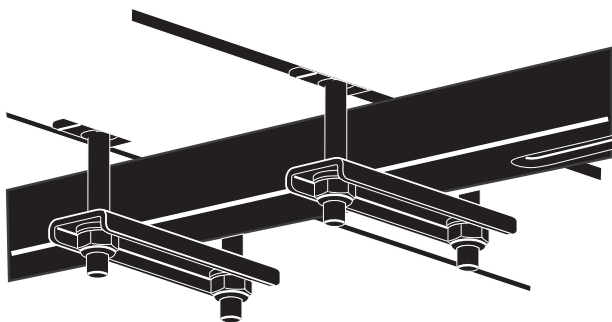

Conduit Box Accessory 3181

318100

THULE[®]
SWEDEN
PROFESSIONAL

i

i

0,3 kg

346000

Thule Sweden AB, Box 69, 330 33 Hillerstorp, SWEDEN